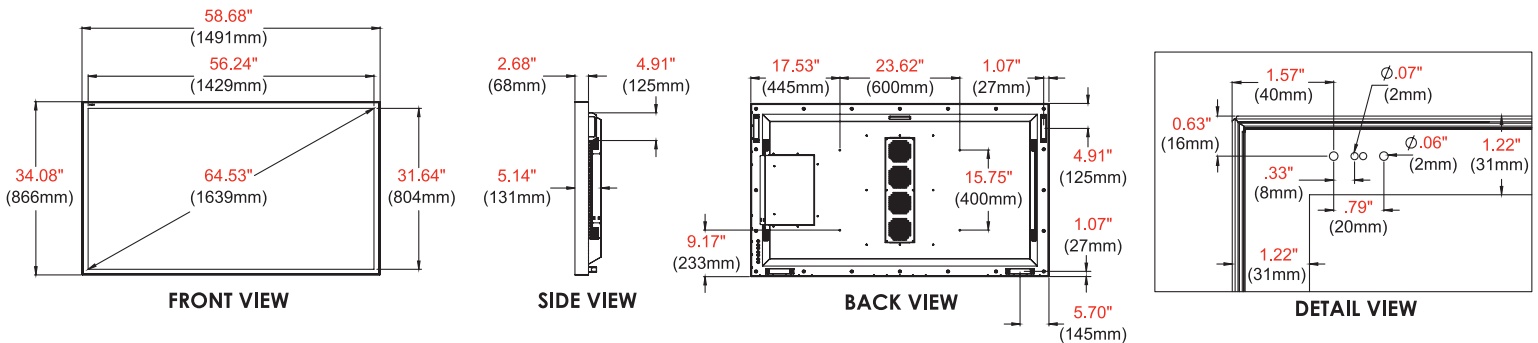

Power

AC INPUT	100 VAC to 240 VAC, 50 to 60 Hz
POWER CONSUMPTION	Typical: 297.5W Maximum: 335.2W
STAND BY POWER	< .5W

Input/Output Connections

VGA INPUT	15 pin D-SUB (x1)
HDMI INPUT	HDMI (x3), 480i, 480p, 720p, 1080i, 1080p
CVBS INPUT	3.5mm (x1)
YPBPR INPUT	3.5mm (x1)
VGA STEREO AUDIO INPUT	3.5mm (x1)
DISPLAYPORT	DP (x1)
ANALOG AUDIO OUTPUT	3.5mm Headphone Jack (x1)
DIGITAL AUDIO OUTPUT	Optical (x1)
USB DATA INPUT	USB 2.0 A (x1) [Audio, Video, Text & Photo]
RS232	3.5mm TRS Jack
12VDC 2.5A OUTPUT	2.5mm (x1)
USB POWER 5VDC 2.4A OUTPUT	USB 2.0 A (x1)
IR EXTENDER INPUT	3.5mm (x1)
IR OUTPUT (REPEATER)	3.5mm (x1)
AMBIENT LIGHT SENSOR EXTENDER	3.5mm (x1)
LAN INPUT	RJ-45 (x1)

Package Specifications

	PACKAGE SIZE (W x H x D)	PACKAGE SHIP WEIGHT	PACKAGE UPC CODE	PACKAGE CONTENTS	UNITS IN PACKAGE
XHB652-EUK	1727 x 1143 x 813mm (68.00" x 45.00" x 32.00")	102.51kg (226.00lb)	735029322610	Display, Waterproof Universal Remote Control, User's Guide, 3mm Hex Wrench, Power Cord, IR Extender and Outdoor Flat Wall Mount	1

Accessories

ACCD-05K:	5 Volt Accessory Kit	ACCD-ALG:	Analog Accessory Kit
ACCD-12K:	12 Volt Accessory Kit	ACCD-ALS:	Ambient Light Sensor Extender

All dimensions = inch (mm)

Architect Specifications

The Xtreme™ High Bright Outdoor Display shall be a Peerless-AV model XHB652-EUK and shall be located where indicated on the plans. Assembly and installation shall be done according to instructions provided by the manufacturer.

Visit peerless-av.com to see the complete line of AV solutions from Peerless-AV, including outdoor displays, kiosks, digital audio, display mounts, projector mounts, carts/stands, and a full assortment of accessories.

Peerless-AV
2300 White Oak Circle
Aurora, IL 60502 USA
(800) 865-2112
(630) 375-5100
Fax: (800) 359-6500

Peerless-AV EMEA
Unit 3 Watford Interchange
Colonial Way, Watford
Herts, WD24 4WP
United Kingdom
+44 (0) 1923 200100
Fax: +44 (0) 1923 200101

Peerless-AV Latin America
Av. de las Industrias 413
Parque Industrial Escobedo
General Escobedo, N.L.,
México, 66062
+52 (81) 8384-8300
Fax: +52 (81) 8384-8360