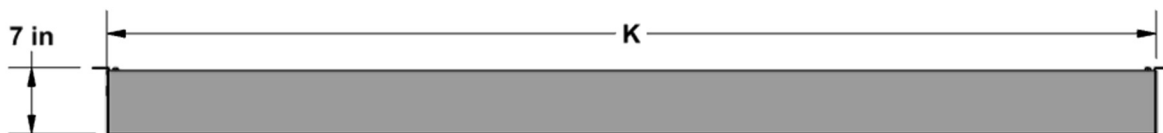

Cima Below Ceiling 16:9 Format

Diagonal (A)	Image Height (B)	Image Width (C)	Overall Length (D)	Top Masking (E)	Side Masking (F)	Bottom Masking (G)	Batten Length (H)	Screen Deploy (J)	Screen Weight
100"	49"	87"	110"	6"	5"	2"	99"	58.625"	85 lbs
110"	54"	96"	119"	6"	5"	2"	108"	63.625"	90 lbs
123"	60"	107"	130"	6"	5"	2"	119"	69.625"	100 lbs
135"	66"	118"	141"	6"	5"	2"	130"	75.625"	110 lbs
100"	49"	87"	110"	12"	5"	2"	99"	64.625"	90 lbs
110"	54"	96"	119"	12"	5"	2"	108"	69.625"	95 lbs
123"	60"	107"	130"	12"	5"	2"	119"	75.625"	105 lbs
135"	66"	118"	141"	12"	5"	2"	130"	81.625"	120 lbs

Diagonal	Case Length (K)	Mounting Hole Spacing (L)
100"	107.125"	109.25"
110"	116.125"	118.25"
123"	127.125"	129.25"
135"	138.125"	140.25"

Ø1/4 in SLOTTED MOUNTING HOLES

ISO DETAIL VIEW
(NOT TO SCALE)

SIDE VIEW
(NOT TO SCALE)

TOP VIEW

FRONT VIEW
(SCREEN NOT SHOWN)