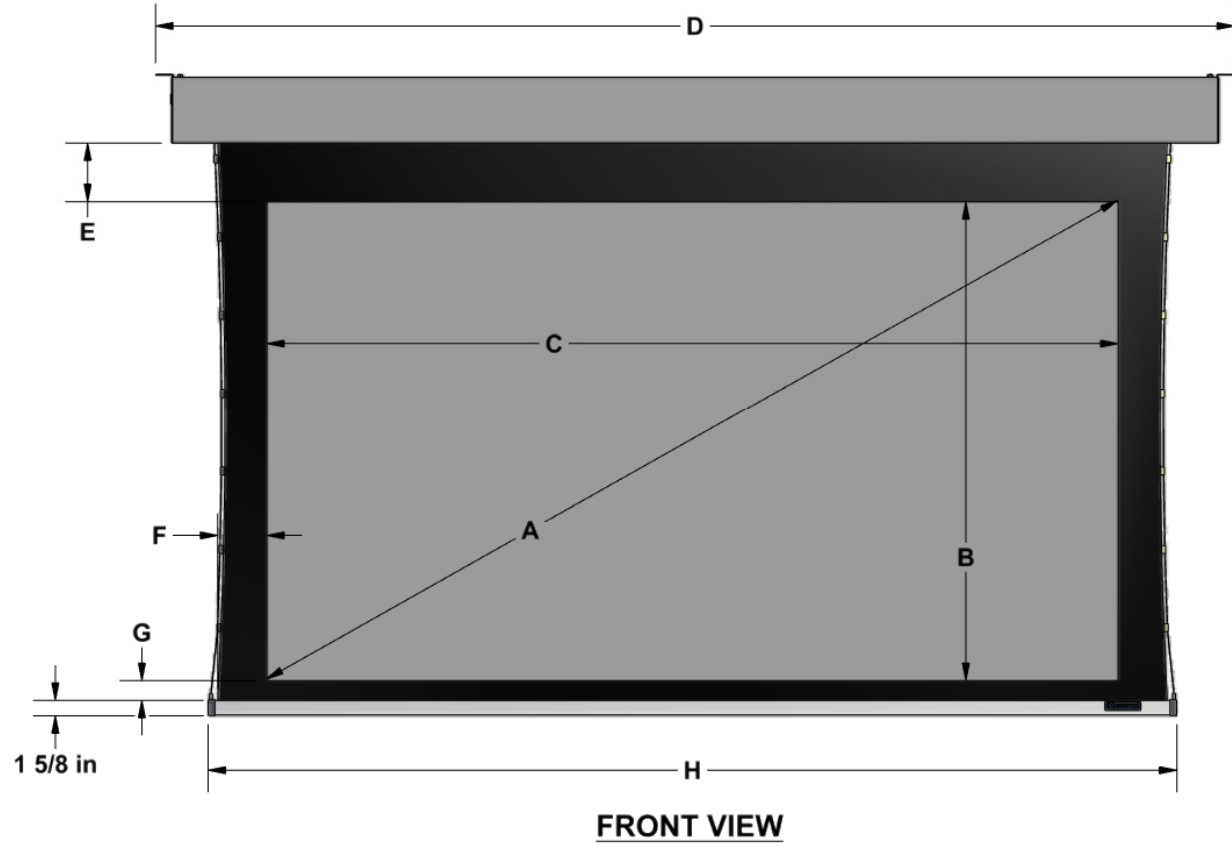

Cima Below Ceiling 16:9 Format

Diagonal (A)	Image Height (B)	Image Width (C)	Overall Length (D)	Top Masking (E)	Side Masking (F)	Bottom Masking (G)	Batten Length (H)	Screen Deploy (J)	Screen Weight
100"	49"	87"	110"	6"	5"	2"	99"	58.625"	85 lbs
110"	54"	96"	119"	6"	5"	2"	108"	63.625"	90 lbs
123"	60"	107"	130"	6"	5"	2"	119"	69.625"	100 lbs
135"	66"	118"	141"	6"	5"	2"	130"	75.625"	110 lbs
100"	49"	87"	110"	12"	5"	2"	99"	64.625"	90 lbs
110"	54"	96"	119"	12"	5"	2"	108"	69.625"	95 lbs
123"	60"	107"	130"	12"	5"	2"	119"	75.625"	105 lbs
135"	66"	118"	141"	12"	5"	2"	130"	81.625"	120 lbs

Diagonal	Case Length (K)	Mounting Hole Spacing (L)
100"	107.125"	109.25"
110"	116.125"	118.25"
123"	127.125"	129.25"
135"	138.125"	140.25"

Ø1/4 in SLOTTED MOUNTING HOLES

ISO DETAIL VIEW
(NOT TO SCALE)

SIDE VIEW
(NOT TO SCALE)

TOP VIEW

FRONT VIEW
(SCREEN NOT SHOWN)