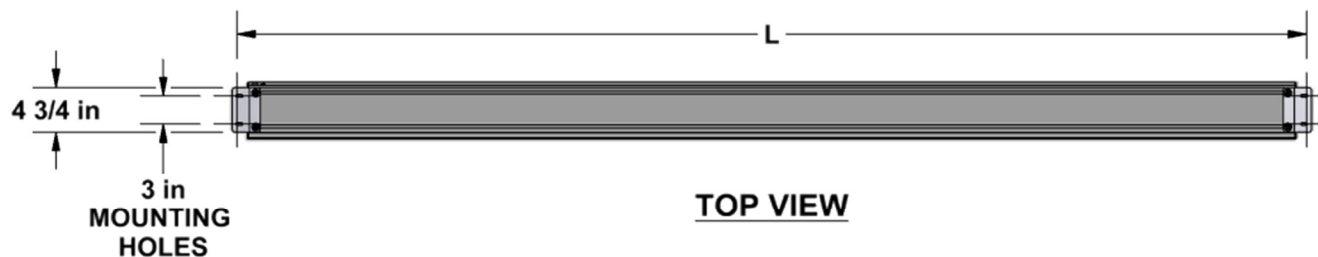

Cima Below Ceiling 16:9 Format

Diagonal (A)	Image Height (B)	Image Width (C)	Overall Length (D)	Top Masking (E)	Side Masking (F)	Bottom Masking (G)	Batten Length (H)	Screen Deploy (J)	Screen Weight
100"	49"	87"	110"	6"	5"	2"	99"	58.625"	85 lbs
110"	54"	96"	119"	6"	5"	2"	108"	63.625"	90 lbs
123"	60"	107"	130"	6"	5"	2"	119"	69.625"	100 lbs
135"	66"	118"	141"	6"	5"	2"	130"	75.625"	110 lbs
100"	49"	87"	110"	12"	5"	2"	99"	64.625"	90 lbs
110"	54"	96"	119"	12"	5"	2"	108"	69.625"	95 lbs
123"	60"	107"	130"	12"	5"	2"	119"	75.625"	105 lbs
135"	66"	118"	141"	12"	5"	2"	130"	81.625"	120 lbs

Diagonal	Case Length (K)	Mounting Hole Spacing (L)
100"	107.125"	109.25"
110"	116.125"	118.25"
123"	127.125"	129.25"
135"	138.125"	140.25"

Ø1/4 in SLOTTED MOUNTING HOLES

ISO DETAIL VIEW
(NOT TO SCALE)

SIDE VIEW
(NOT TO SCALE)

TOP VIEW

FRONT VIEW
(SCREEN NOT SHOWN)