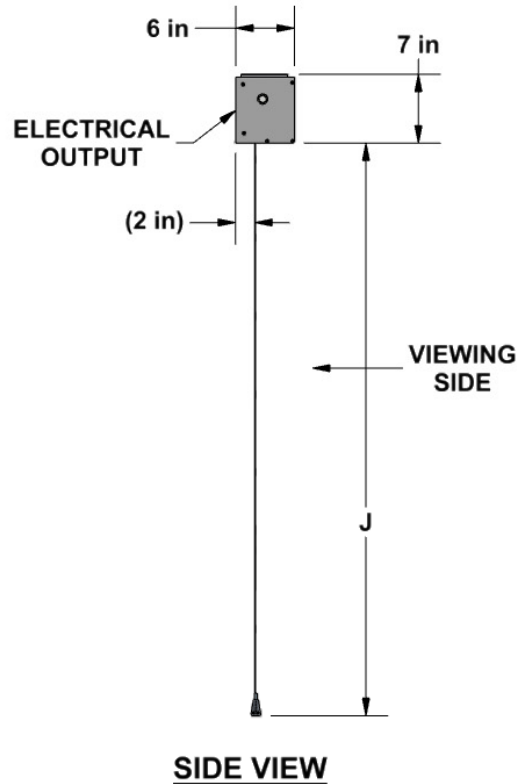

Cima Below Ceiling 16:9 Format

Diagonal (A)	Image Height (B)	Image Width (C)	Overall Length (D)	Top Masking (E)	Side Masking (F)	Bottom Masking (G)	Batten Length (H)	Screen Deploy (J)	Screen Weight
100"	49"	87"	110"	6"	5"	2"	99"	58.625"	85 lbs
110"	54"	96"	119"	6"	5"	2"	108"	63.625"	90 lbs
123"	60"	107"	130"	6"	5"	2"	119"	69.625"	100 lbs
135"	66"	118"	141"	6"	5"	2"	130"	75.625"	110 lbs
100"	49"	87"	110"	12"	5"	2"	99"	64.625"	90 lbs
110"	54"	96"	119"	12"	5"	2"	108"	69.625"	95 lbs
123"	60"	107"	130"	12"	5"	2"	119"	75.625"	105 lbs
135"	66"	118"	141"	12"	5"	2"	130"	81.625"	120 lbs

Diagonal	Case Length (K)	Mounting Hole Spacing (L)
100"	107.125"	109.25"
110"	116.125"	118.25"
123"	127.125"	129.25"
135"	138.125"	140.25"

Ø1/4 in SLOTTED MOUNTING HOLES

ISO DETAIL VIEW
(NOT TO SCALE)

SIDE VIEW
(NOT TO SCALE)

TOP VIEW

FRONT VIEW
(SCREEN NOT SHOWN)