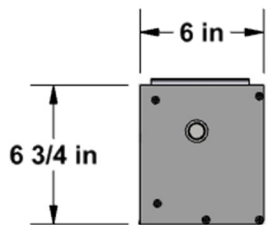

Cima Below Ceiling 16:9 Format

Diagonal (A)	Image Height (B)	Image Width (C)	Overall Length (D)	Top Masking (E)	Side Masking (F)	Bottom Masking (G)	Batten Length (H)	Screen Deploy (J)	Screen Weight
100"	49"	87"	110"	6"	5"	2"	99"	58.625"	85 lbs
110"	54"	96"	119"	6"	5"	2"	108"	63.625"	90 lbs
123"	60"	107"	130"	6"	5"	2"	119"	69.625"	100 lbs
135"	66"	118"	141"	6"	5"	2"	130"	75.625"	110 lbs
100"	49"	87"	110"	12"	5"	2"	99"	64.625"	90 lbs
110"	54"	96"	119"	12"	5"	2"	108"	69.625"	95 lbs
123"	60"	107"	130"	12"	5"	2"	119"	75.625"	105 lbs
135"	66"	118"	141"	12"	5"	2"	130"	81.625"	120 lbs

Diagonal	Case Length (K)	Mounting Hole Spacing (L)
100"	107.125"	109.25"
110"	116.125"	118.25"
123"	127.125"	129.25"
135"	138.125"	140.25"

Ø1/4 in SLOTTED MOUNTING HOLES

ISO DETAIL VIEW
(NOT TO SCALE)

SIDE VIEW
(NOT TO SCALE)

TOP VIEW

FRONT VIEW
(SCREEN NOT SHOWN)